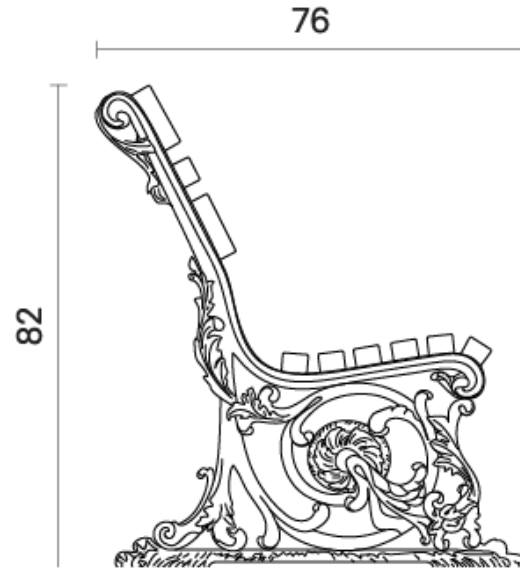

## Sheliak | Bench | Cast iron + Iroko wood | L 71"

Ordering Information / Guide

Example: **SH2151002-N-MGS-ASC-Q180073082-CNO**

Material	Backrest	Dimensions	Finish
MGS Cast iron	ASC With backrest	Q180073082 L 70.866 - W 28.74 - H 32.283 in	CNO Grey [Neri] Textured

Generated code: **SH2151002 - N** - \_\_\_\_\_

## Sheliak | Bench | Cast iron + Iroko wood | L 71"